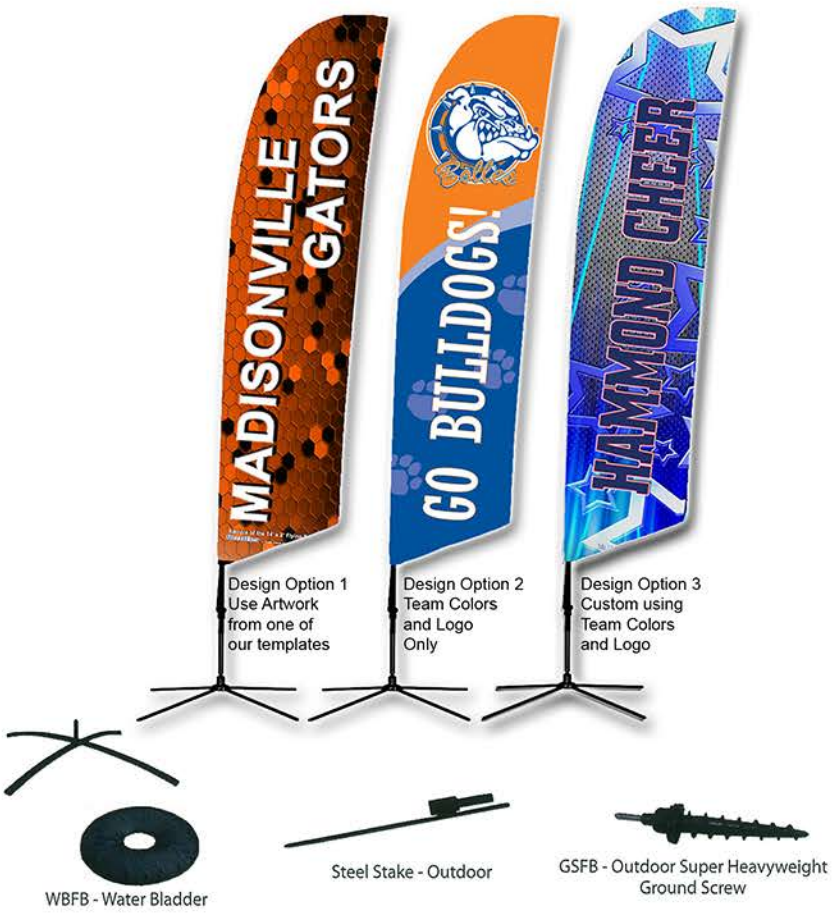

- Tent - 10'x10' Heavy Duty Adjustable Aluminum Frame w/Polyester Top
  - Includes Canvas Carry Bag • Full Printing on all sides and top
- |                                |       |
|--------------------------------|-------|
| 10'x10' Attitude Team Tent     | \$995 |
| 10'x10' Team LOGO Only tent    | \$895 |
| 10'x10' Team LOGO Only tent 3+ | \$849 |
- (Price does not include Sales Tax or Shipping)

Design Option 1  
Use Artwork from one of our templates

Design Option 2  
Team Colors and Logo Only

Design Option 3  
Custom using Team Colors and Logo

- |  |       |
|--|-------|
| 20" Wide - 14' Tall  | \$140 |
| Printed on one side - Does not include base (Choose Base Below)              |       |
| Indoor Light Duty Cross Base   | \$29  |
| Add on to Cross Base - Water Bladder (Extra Stability when used on concrete) | \$21  |
| Outdoor Steel Stake  | \$27  |
| Outdoor Ground Screw   | \$39  |